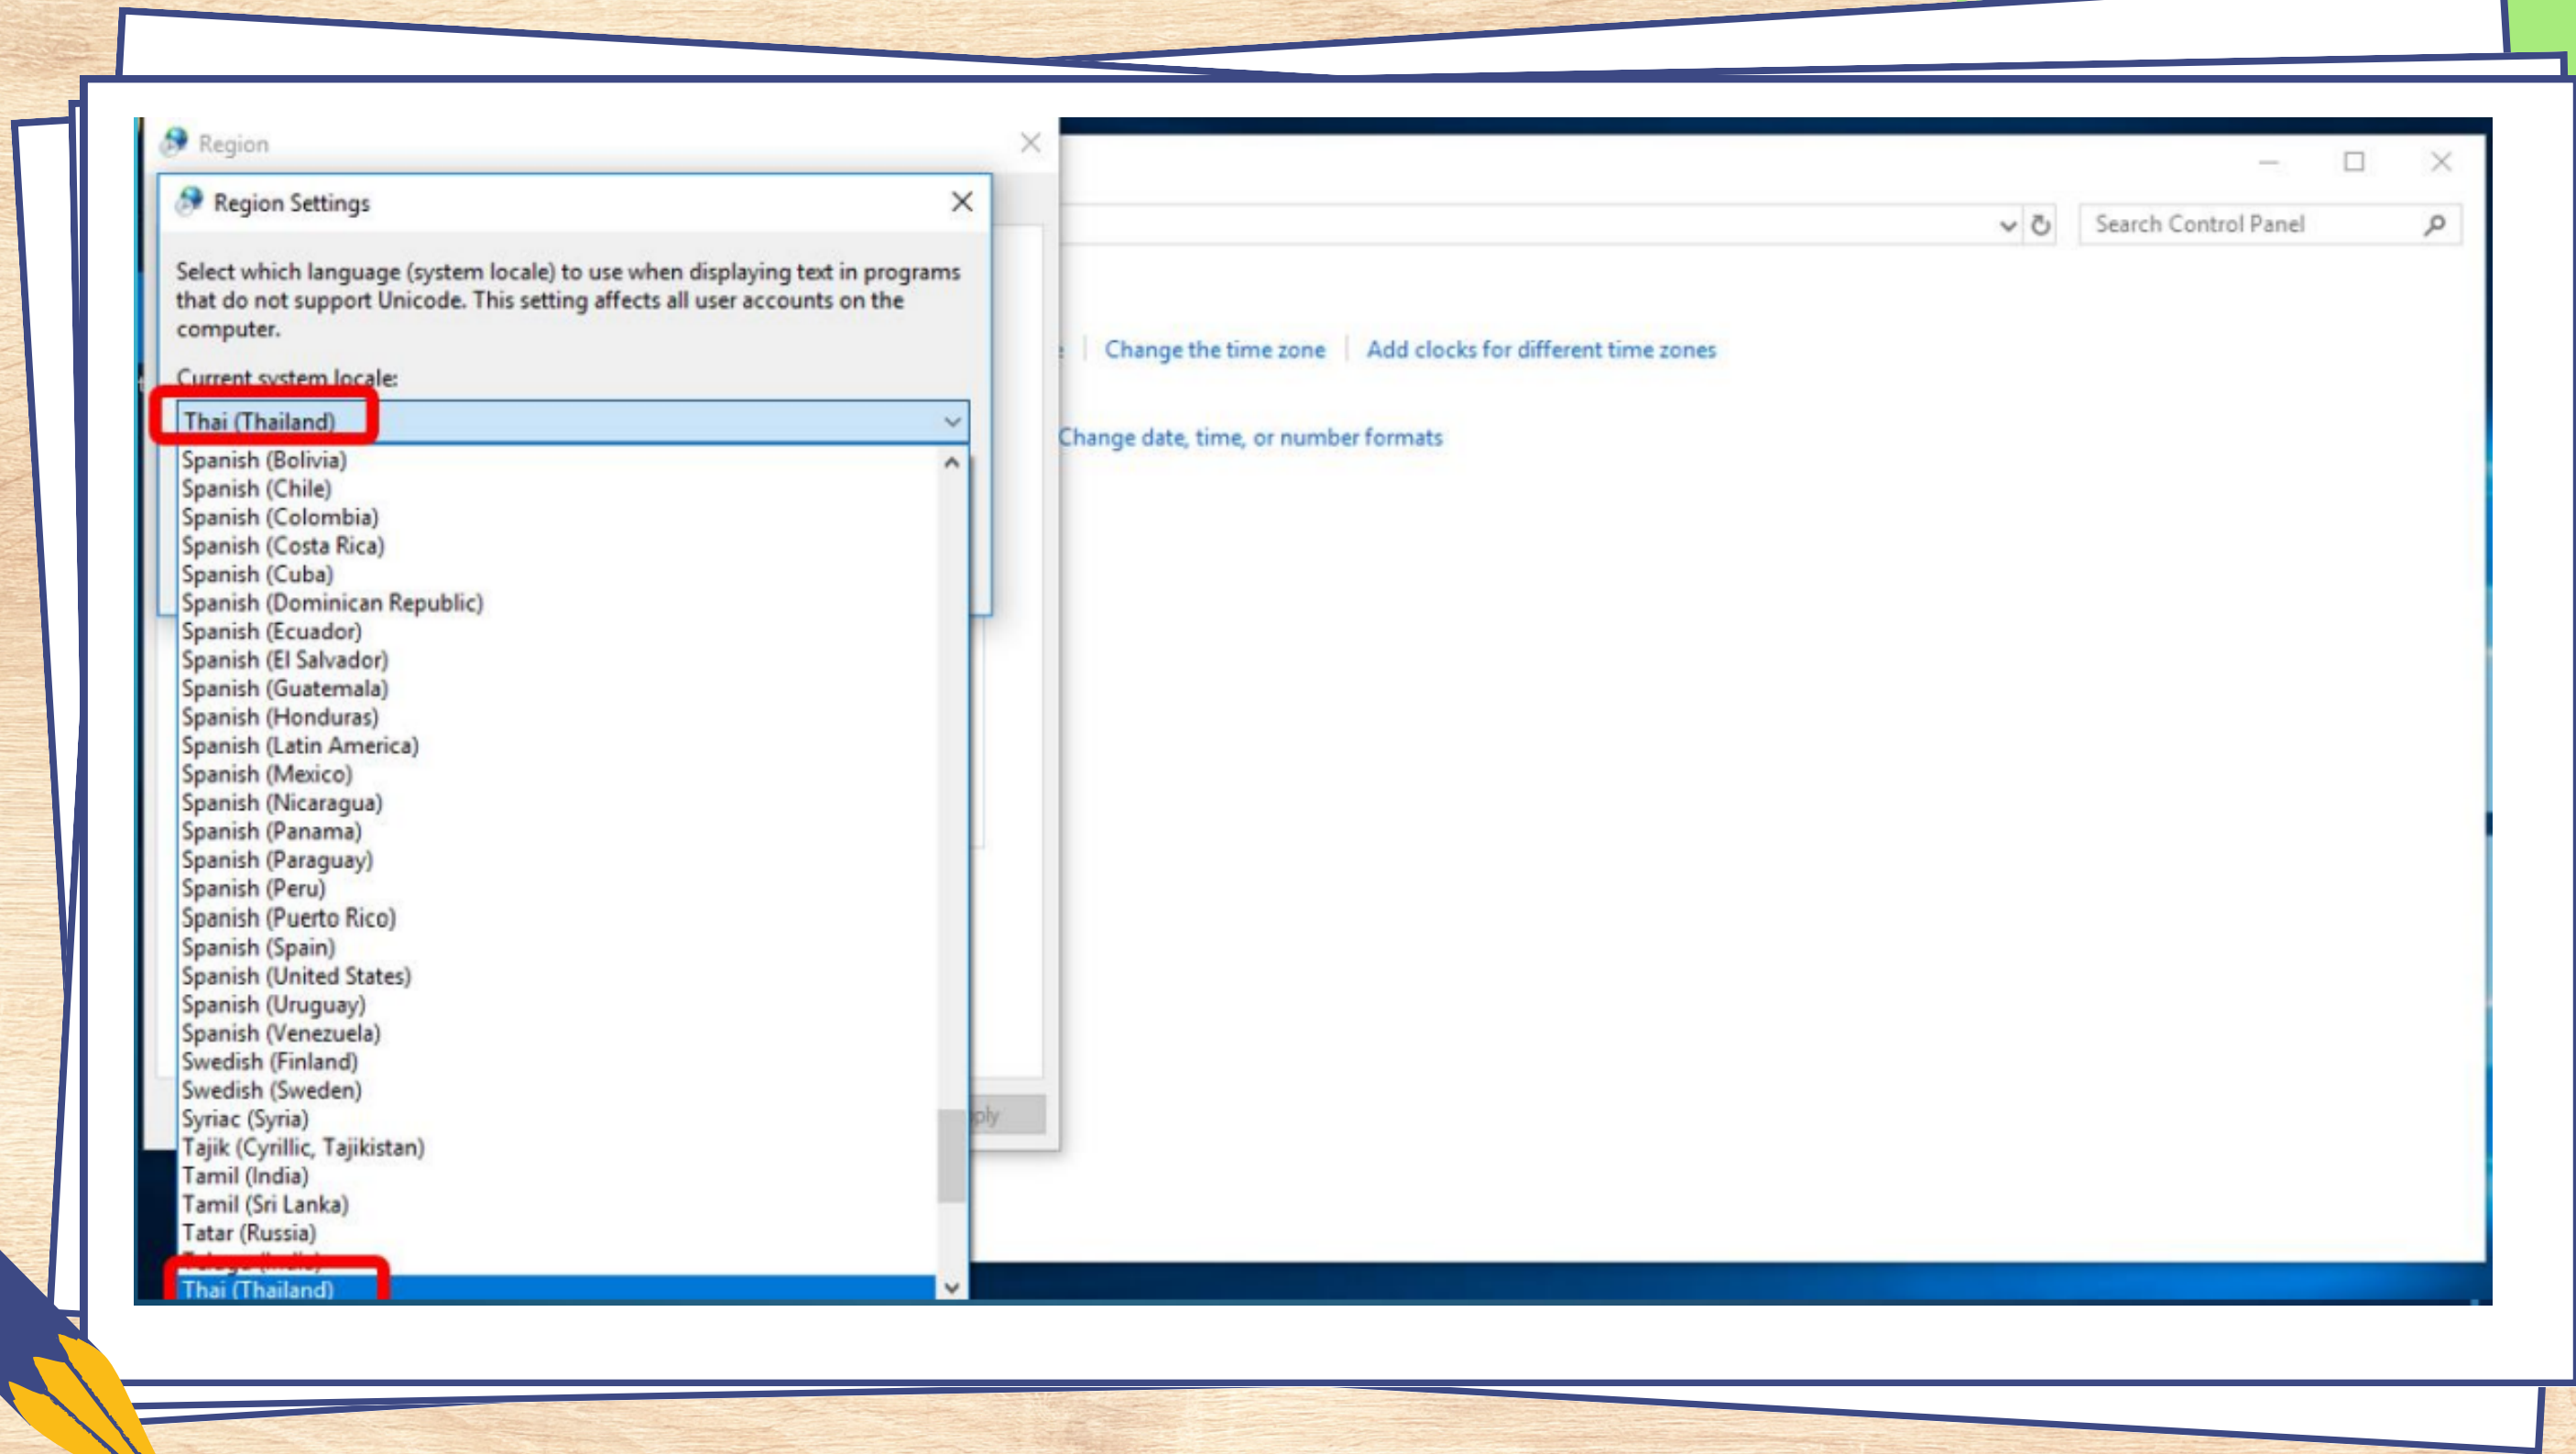

วิธีแก้ปัญหาภาษาไทย