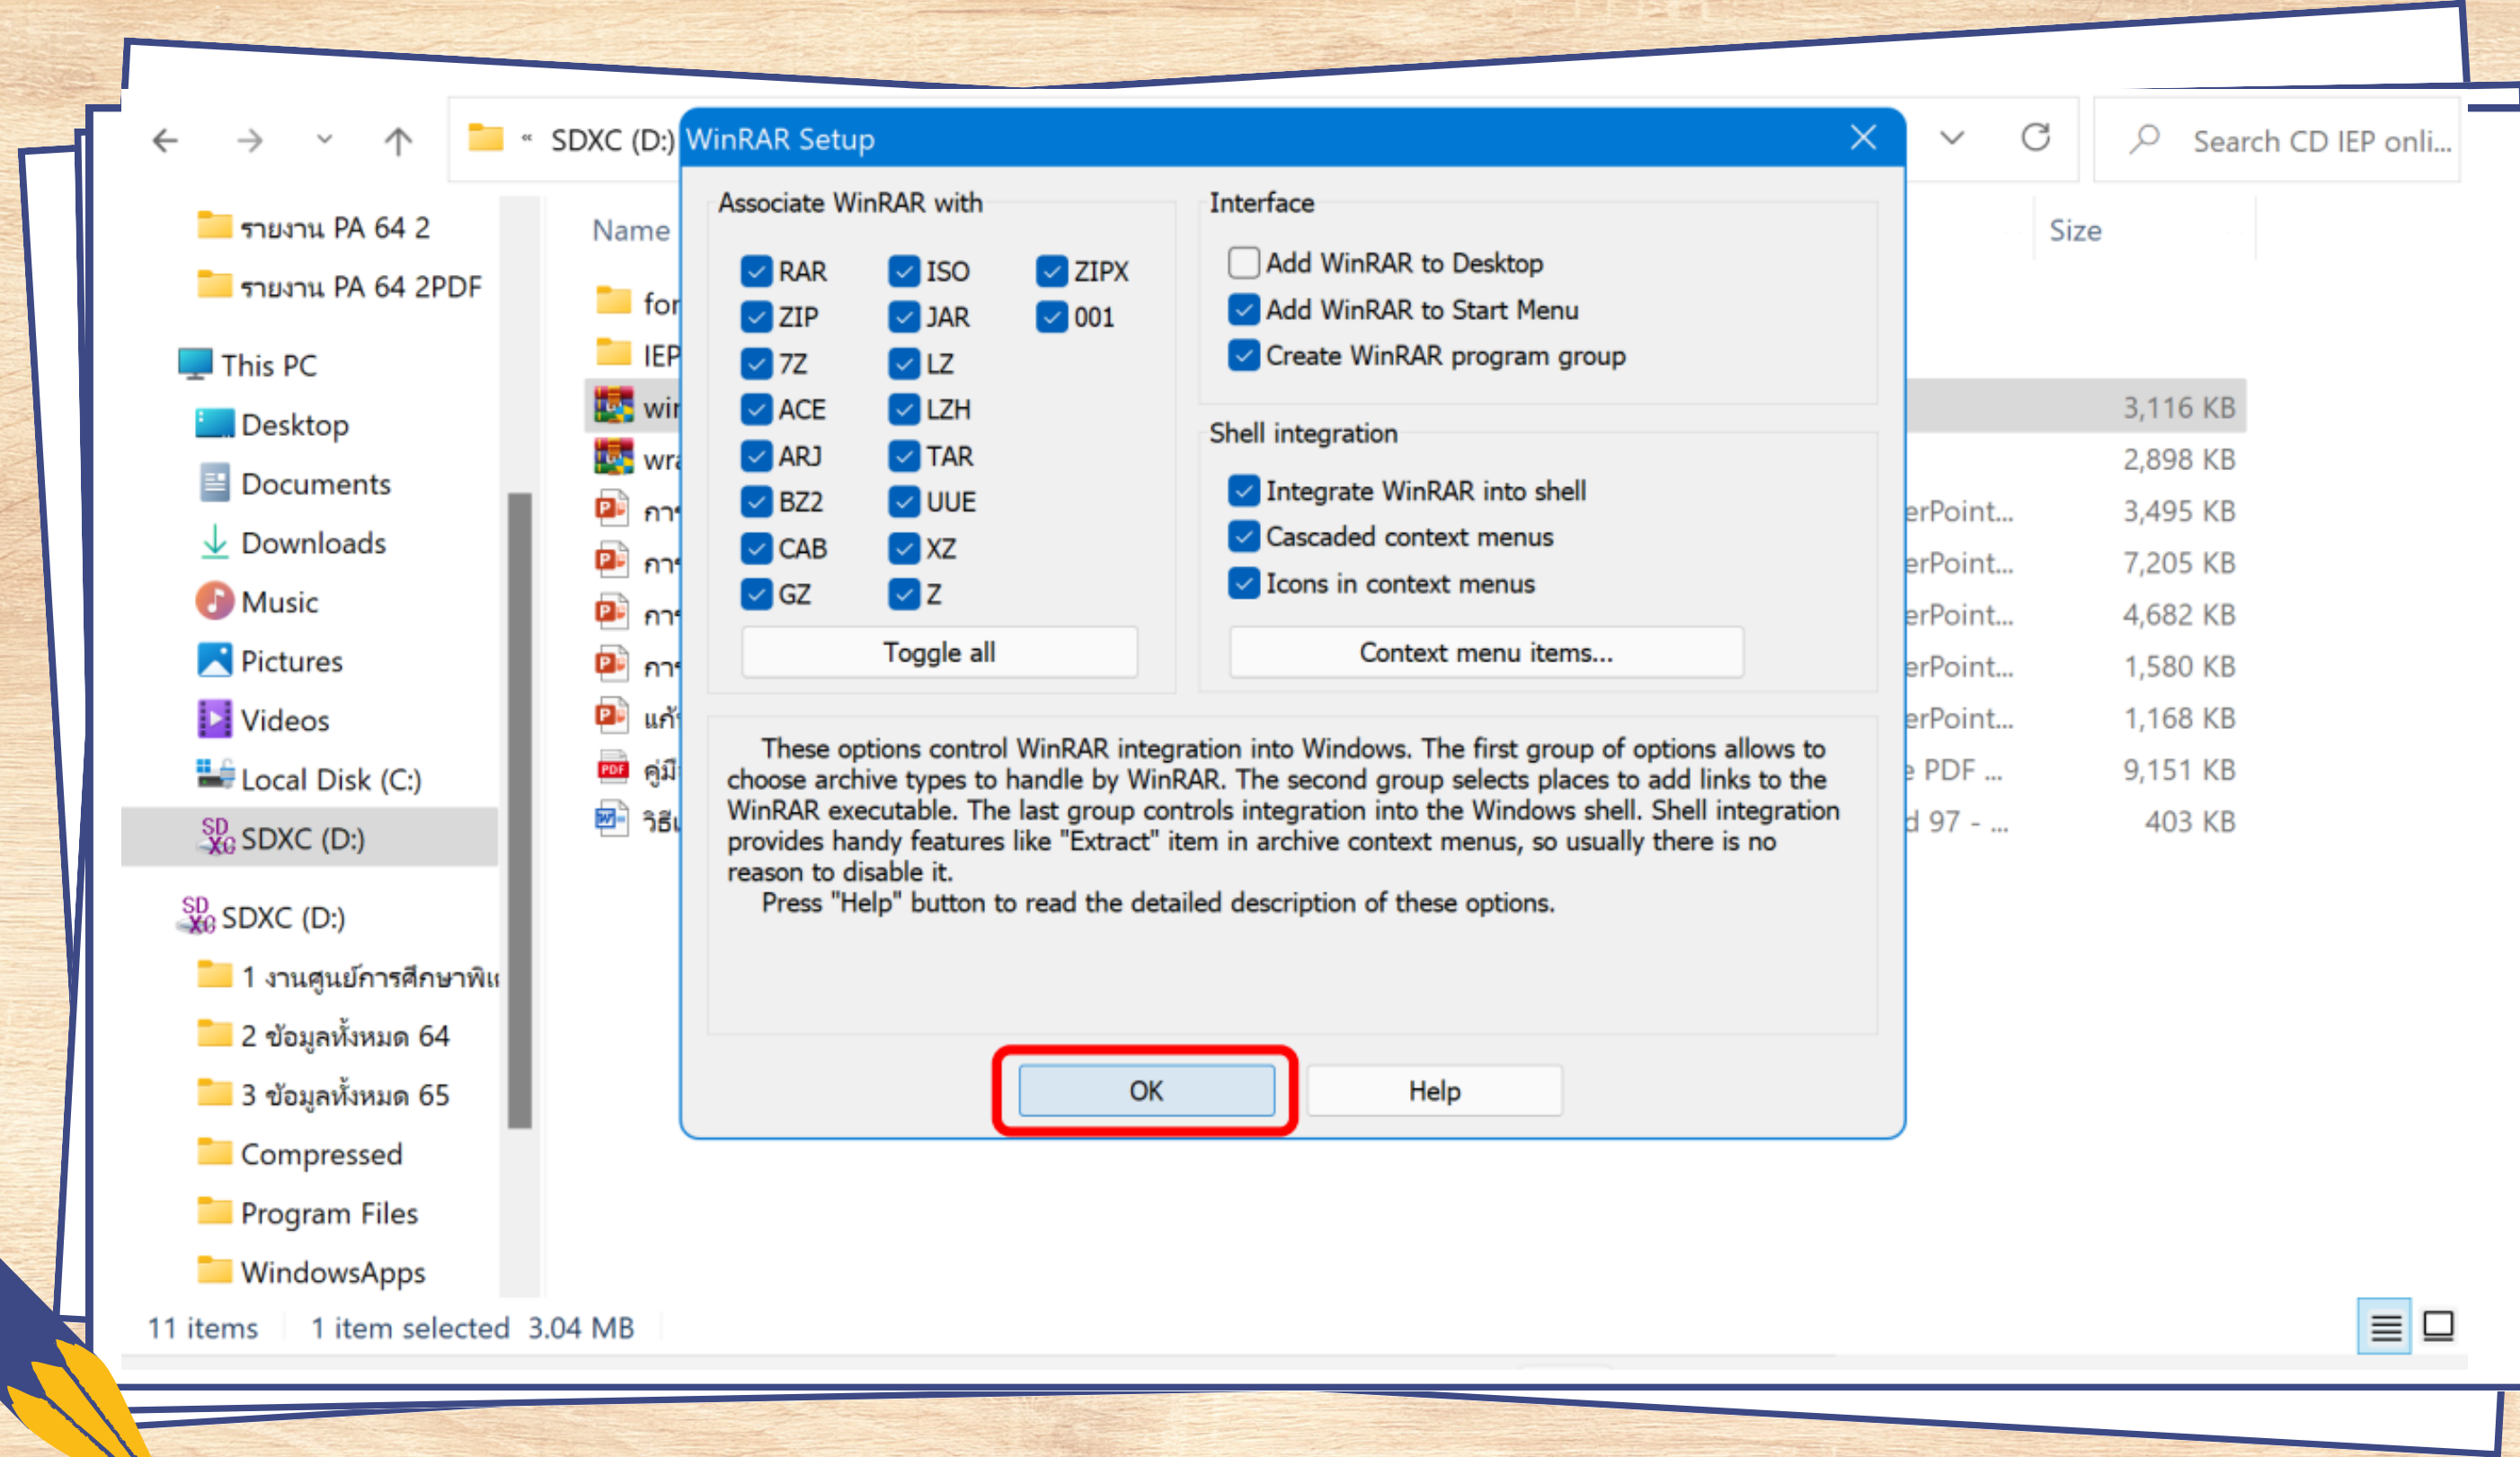

คลิกเลือก OK